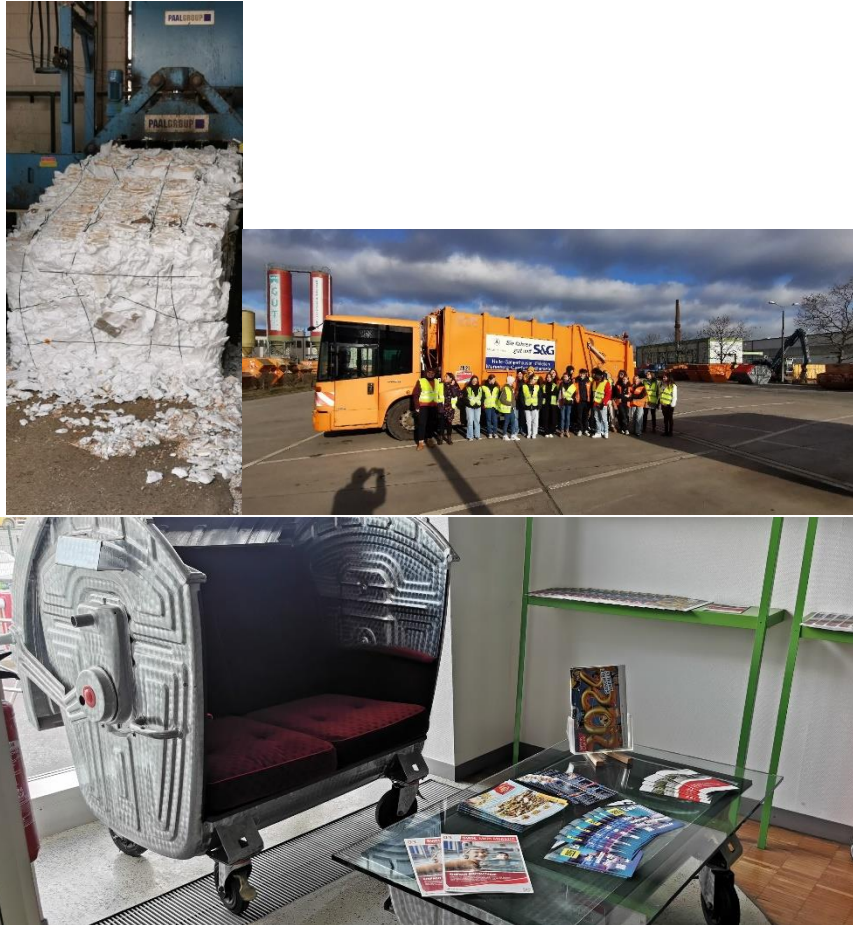

Erasmus+ Eco challenge : getting to know more about waste collecting and recycling facilities

We have visited a waste collecting and recycling center in Halle , it is equipped with specialized machines and equipment to carry out selective sorting and treatment of waste. The waste is first collected and sorted according to its type. Then the waste is processed for reuse or disposal.